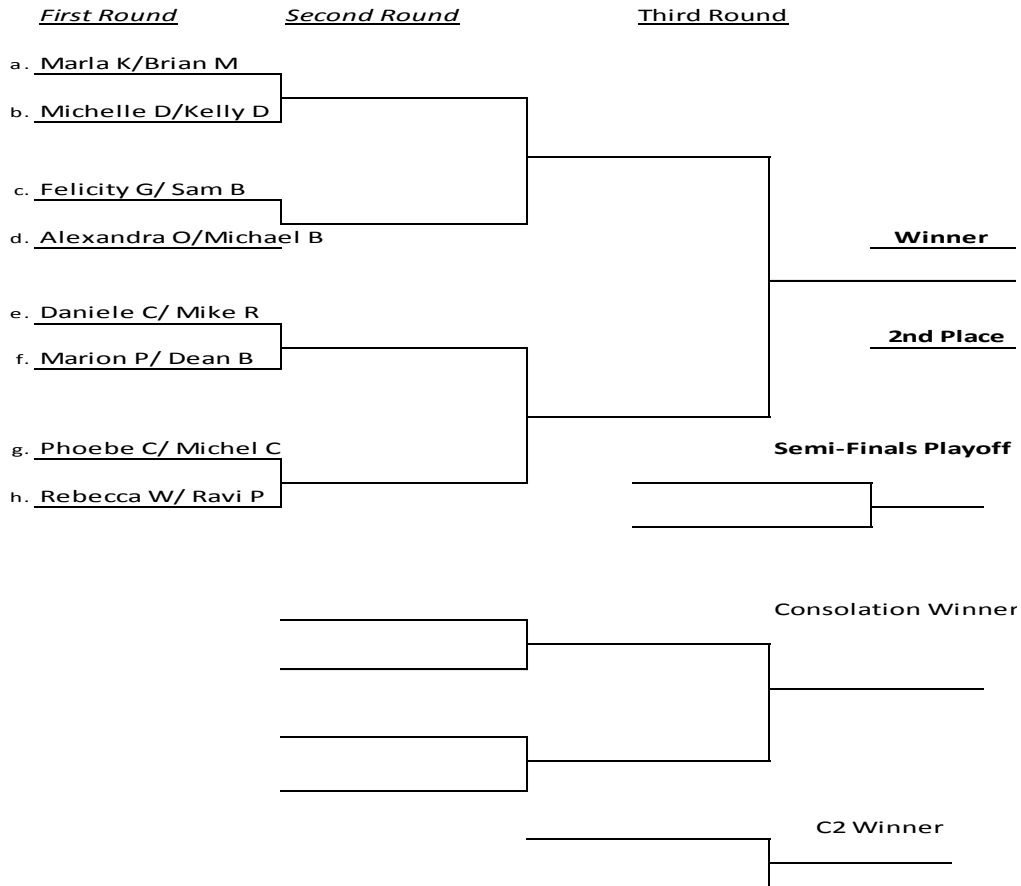

PATC Paly-Wimbly Tournament

September 30, 2018

MIXED DOUBLES DRAW

CITY SLAM SERIES 2018	
Paly-Aussie	Apr 29, 2018
Paly-French	July 29, 2018
Paly-Wimbly	Sep 30, 2018
Paly-NY	Dec 30, 2018

www.paloaltotennis.com