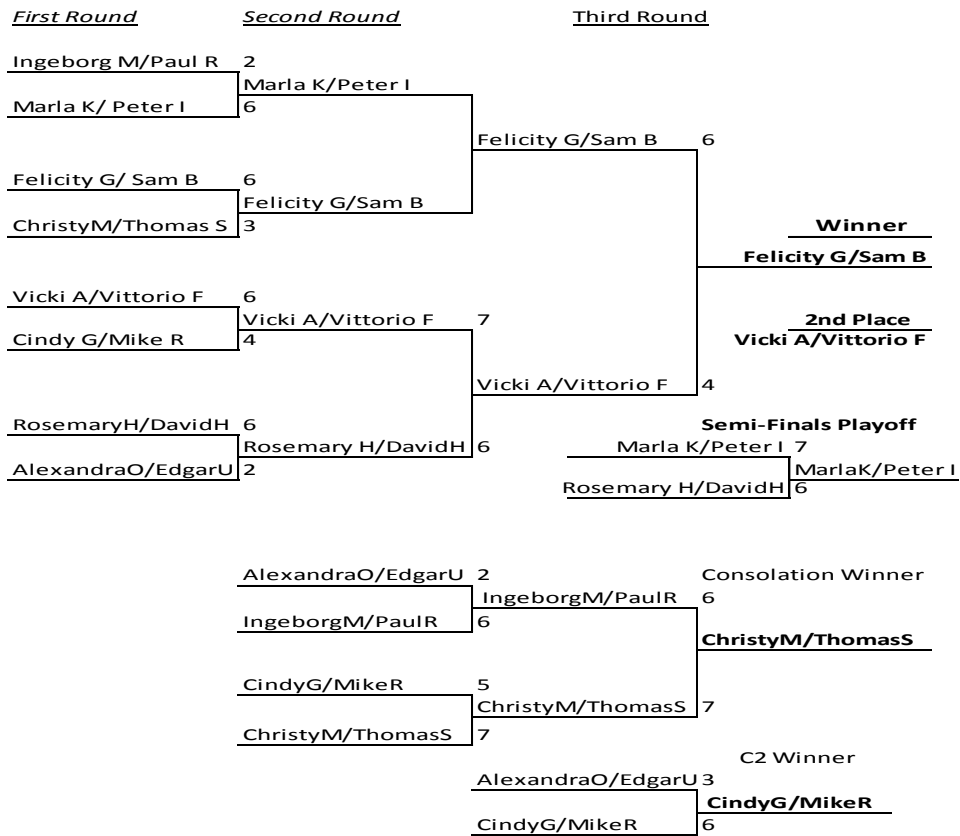

PATC Paly-French Tournament

March 31, 2019

MIXED DOUBLES RESULTS

CITY SLAM SERIES	
2019	
Paly-French	Mar 31, 2019
Paly-Wimbly	June 30, 2019
Paly-NY	Sep 29, 2019
Paly-Aussie	Dec 29, 2019