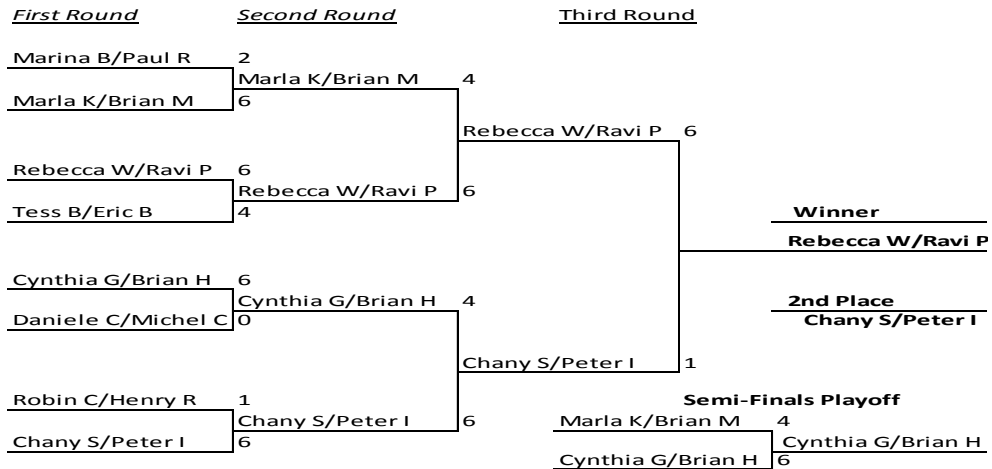

PATC Paly-NY Tournament

December 30, 2018

MIXED DOUBLES RESULTS

CITY SLAM SERIES	
2018	
Paly-Aussie	Apr 29, 2018
Paly-French	July 29, 2018
Paly-Wimbly	Sep 30, 2018
Paly-NY	Dec 30, 2018