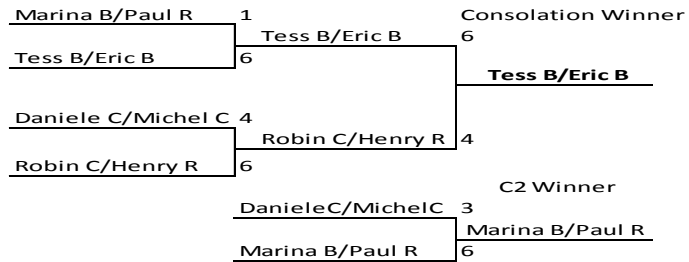

PATC Paly-NY Tournament

December 30, 2018

MIXED DOUBLES RESULTS

CITY SLAM SERIES	
2018	
Paly-Aussie	Apr 29, 2018
Paly-French	July 29, 2018
Paly-Wimbly	Sep 30, 2018
Paly-NY	Dec 30, 2018