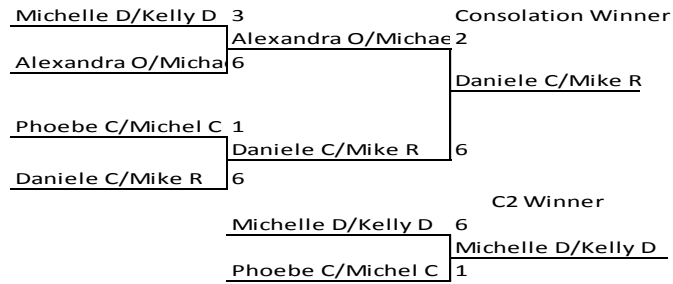

PATC Paly-Wimbly Tournament

September 30, 2018

MIXED DOUBLES RESULTS

CITY SLAM SERIES	PATC
2018	
Paly-Aussie	Apr 29, 2018
Paly-French	July 29, 2018
Paly-Wimbly	Sep 30, 2018
Paly-NY	Dec 30, 2018