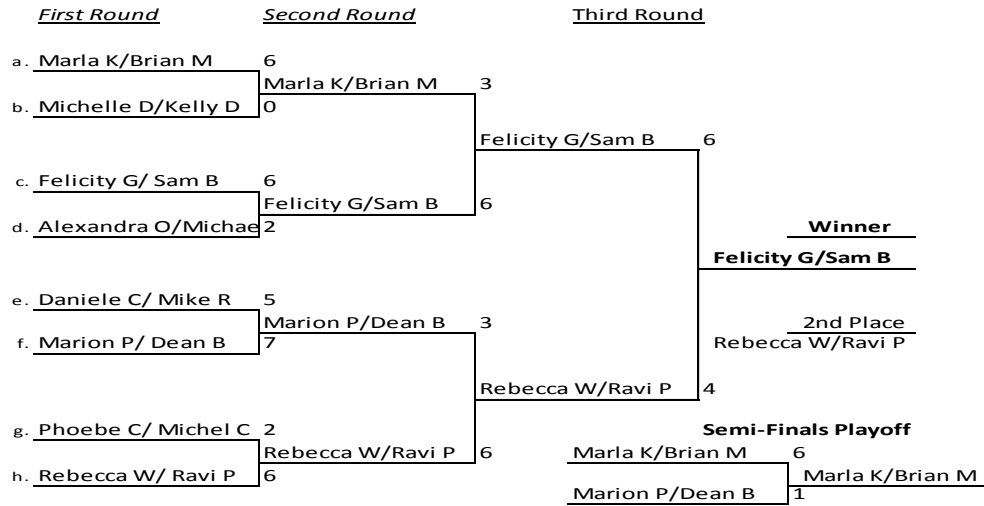

PATC Paly-Wimbly Tournament

September 30, 2018

MIXED DOUBLES RESULTS

CITY SLAM SERIES	PATC
2018	
Paly-Aussie	Apr 29, 2018
Paly-French	July 29, 2018
Paly-Wimbly	Sep 30, 2018
Paly-NY	Dec 30, 2018